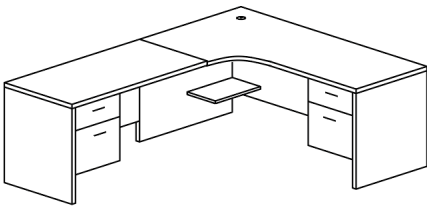

Computer Corner With Return (CR)

Model#	Depth	Width	Height	Return	List Price
2K-CR-3060-2142	30"	60"	29.5"	21" x 42"	$1775
2K-CR-3666-2442	36"	66"	29.5"	24" x 42"	$1938
2K-CR-3672-2436	36"	72"	29.5"	24" x 36"	$2126
2K-CR-4272-2436	42"	72"	29.5"	24" x 36"	$2397
2K-CR-4272-2442	42"	72"	29.5"	24" x 42"	$2417
2K-CR-4272-2442PLF	42"	72"	29.5"	24" x 42"	$3075
2K-CR-4872-2448	48"	72"	29.5"	24" x 48"	$2424
2K-CR-4872-2448PLF	48"	72"	29.5"	24" x 48"	$3086

- Includes Full Modesty.
- Specify RIGHT or LEFT Return.
- Specify R-Radius or CL-Curved Linear.
- Upgrade any ped to BBF or FF - $214 per ped.
- PLF - Personal Lateral File.