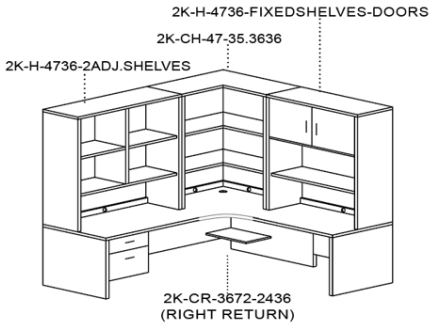

Hutches (H)

Model#	Depth	Width	Height	List Price
2K-H-4760	13.5"	60"	47"	$955
2K-H-4766	13.5"	66"	47"	$955
2K-H-4772	13.5"	72"	47"	$955
2K-H-4736-2ADJ-SHELVES	13.5"	36"	47"	$922
2K-H-4748-2ADJ-SHELVES	13.5"	48"	47"	$1048
2K-CH-47-3636	13.5"	36"	47"	$1144
2K-H-4272-MAILSLOTS	13.5"	72"	42"	$1511

• Hutches also available in 36" and 42" heights at the same price.