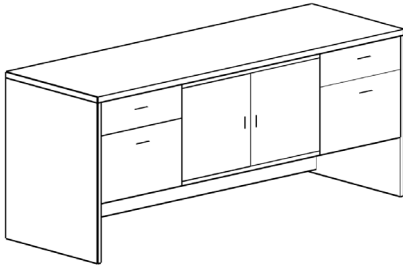

Credenzas (C) - File Closed File (FCF)

Model#	Depth	Width	Height	List Price
2K-C-2472-FCF	24"	72"	29.5"	$1660
2K-C-2466-FCF	24"	66"	29.5"	$1533
2K-C-2460-FCF	24"	60"	29.5"	$1424
2K-C-2072-FCF	20"	72"	29.5"	$1393
2K-C-2066-FCF	20"	66"	29.5"	$1269
2K-C-2060-FCF	20"	60"	29.5"	$1152

• Upgrade any ped to BBF or FF - $214 per ped.