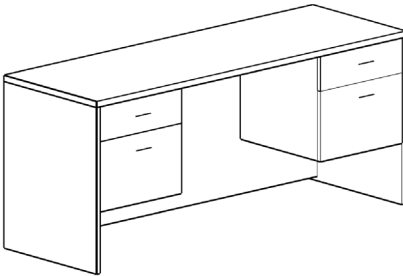

Credenzas (C) - File Open File (FOF)

Model#	Depth	Width	Height	List Price
2K-C-2472-FOF	24"	72"	29.5"	$1393
2K-C-2466-FOF	24"	66"	29.5"	$1269
2K-C-2460-FOF	24"	60"	29.5"	$1152
2K-C-2072-FOF	20"	72"	29.5"	$1327
2K-C-2066-FOF	20"	66"	29.5"	$1203
2K-C-2060-FOF	20"	60"	29.5"	$1086

• Upgrade any ped to BBF or FF - $214 per ped.

Computer Corners & Credenzas (R - Radius, CL - Curved Linear)

Model#	Depth	Width	Height	Description	List Price
2K-CCCSP-3660-BF	36"	60"	29.5"	Comp. Corner Credenza w/ BF Ped	$1405
2K-CCCSP-3666-BF	36"	66"	29.5"	Comp. Corner Credenza w/ BF Ped	$1446
2K-CCCSP-3672-BF	36"	72"	29.5"	Comp. Corner Credenza w/ BF Ped - 20" Hookup	$1446

2K-CCDSP-3672-BF	36"	72"	29.5"	Comp. Corner Desk w/ BF Ped - 24" Hookup	$1446

2K-CCCSP-3672-LF	36"	72"	29.5"	Comp. Corner Credenza w/Lateral File	$1693
2K-CCCSP-3672-5DR	36"	72"	29.5"	Comp. Corner Credenza w/5 Drwr. Ped.	$2563

2K-CC-3636	36"	36"	29.5"	Computer Corner	$838
2K-CC-4242	42"	42"	29.5"	Computer Corner	$904
2K-CC-4848	48"	48"	29.5"	Computer Corner	$1271