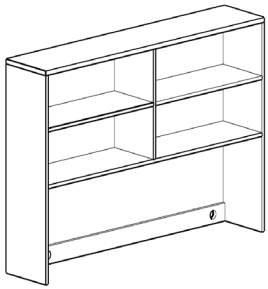

Hutches (H)

Model#	Depth	Width	Height	List Price
2K-H-4760	13.5"	60"	47"	$955
2K-H-4766	13.5"	66"	47"	$955
2K-H-4772	13.5"	72"	47"	$955
2K-H-4736-2ADJ-SHELVES	13.5"	36"	47"	$922
2K-H-4748-2ADJ-SHELVES	13.5"	48"	47"	$1048
2K-CH-47-3636	13.5"	36"	47"	$1144
2K-H-4272-MAILSLOTS	13.5"	72"	42"	$1511

• Hutches also available in 36" and 42" heights at the same price.