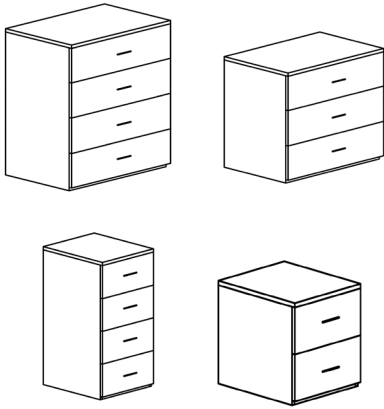

Vertical Files (VF)

Model#	Depth	Width	Height	List Price
2K-VF-2423-2D	24"	23"	29.5"	$770
2K-VF-2423-52-4D	24"	23"	52"	$1538
2K-LF-2036-40-3D	20"	36"	40"	$1994
2K-LF-2436-40-3D	24"	36"	40"	$2260
2K-LF-2036-52-4D	20"	36"	52"	$2660
2K-LF-2436-52-4D	24"	36"	52"	$2926

• Includes Face Locks.

Bookcases (BC)

Model#	Depth	Width	Height	Description	List Price
2K-BC-2936-1	11.5"	36"	29.5"	1 Shelf	$448
2K-BC-3636-2	11.5"	36"	36"	2 Shelves	$503
2K-BC-4236-2	11.5"	36"	42"	2 Shelves	$558
2K-BC-3634-2L*	11.5"	34.5"	36"	2 Shelves	$725
2K-BC-4334-2L*	11.5"	34.5"	43"	2 Shelves	$725
2K-BC-4834-2L*	11.5"	34.5"	48"	2 Shelves	$725
2K-BC-4836-2	11.5"	36"	48"	2 Shelves	$607
2K-BC-6036-3	11.5"	36"	60"	3 Shelves	$732
2K-BC-7236-4	11.5"	36"	72"	4 Shelves	$858
2K-BC-7736-5	11.5"	36"	77"	5 Shelves	$1048
2K-BC-8436-5	11.5"	36"	84"	5 Shelves	$1048
2K-BC-3612-BKSLF	11.375"	33.5"	.75"	BC Shelf	$92

*Bookcase for two drawer lateral file.- BC-4834-2L (See above)