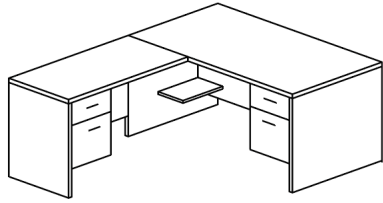

Desks With Return (DR)

Model#	Depth	Width	Height	Return	List Price
2K-DR-3672-2448	36"	72"	29.5"	24" x 48"	$2000
2K-DR-3672-2148	36"	72"	29.5"	21" x 48"	$1994
2K-DR-3072-2442	30"	72"	29.5"	24" x 42"	$1953
2K-DR-3066-2448	30"	66"	29.5"	24" x 48"	$1905
2K-DR-3060-2142	30"	60"	29.5"	21" x 42"	$1669

- Includes Full Modesty.
- Specify RIGHT or LEFT Return.
- Upgrade any ped to BBF or FF - $214 per ped.