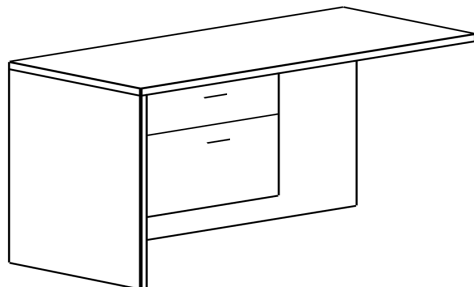

Returns-24" With BF Pedestals

Model#	Depth	Width	Height	List Price
2K-RET-2436-BF	24"	36"	29.5"	$838
2K-RET-2442-BF	24"	42"	29.5"	$883
2K-RET-2448-BF	24"	48"	29.5"	$1000
2K-RET-2454-BF	24"	54"	29.5"	$1036
2K-RET-2460-BF	24"	60"	29.5"	$1055
2K-RET-2466-BF	24"	66"	29.5"	$1072
2K-RET-2472-BF	24"	72"	29.5"	$1095