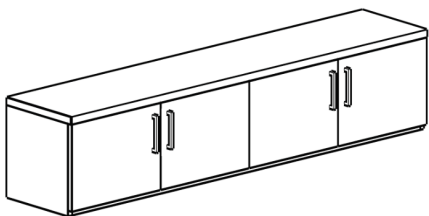

Hutches (H) - Overhead

Model#	Depth	Width	Height	List Price
2K-H-30-OVERHEAD (Wall Mount)	14.5"	30"	14.5"	$751
2K-H-36-OVERHEAD (Wall Mount)	14.5"	36"	14.5"	$805
2K-H-48-OVERHEAD (Wall Mount)	14.5"	48"	14.5"	$1071
2K-H-60-OVERHEAD (Wall Mount)	14.5"	60"	14.5"	$1314
2K-H-72-OVERHEAD (Wall Mount)	14.5"	72"	14.5"	$1408