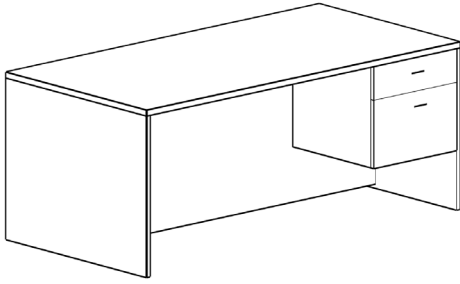

Desks Single Pedestal (DSP)

Model#	Depth	Width	Height	List Price
2K-DSP-3672	36"	72"	29.5"	$1265
2K-DSP-3072	30"	72"	29.5"	$1190
2K-DSP-3066	30"	66"	29.5"	$1114
2K-DSP-3060	30"	60"	29.5"	$1018
2K-DSP-3048	30"	48"	29.5"	$968
2K-DSP-2448	24"	48"	29.5"	$774

- Right pedestal is standard.
- Includes Full Modesty.
- Upgrade any ped to BBF or FF - $214 per ped.