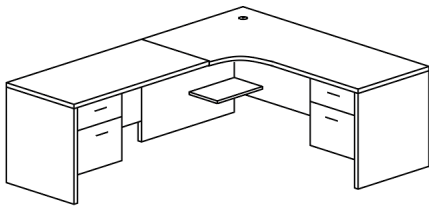

Computer Corner With Return (CR)

Model#	Depth	Width	Height	Return	List Price
2K-CR-3060-2142	30"	60"	29.5"	21" x 42"	$1775
2K-CR-3666-2442	36"	66"	29.5"	24" x 42"	$1938
2K-CR-3672-2436	36"	72"	29.5"	24" x 36"	$2126
2K-CR-4272-2436	42"	72"	29.5"	24" x 36"	$2397
2K-CR-4272-2442	42"	72"	29.5"	24" x 42"	$2417
2K-CR-4272-2442PLF	42"	72"	29.5"	24" x 42"	$3075
2K-CR-4872-2448	48"	72"	29.5"	24" x 48"	$2424
2K-CR-4872-2448PLF	48"	72"	29.5"	24" x 48"	$3086

- Includes Full Modesty.
- Specify RIGHT or LEFT Return.
- Specify R-Radius or CL-Curved Linear.
- Upgrade any ped to BBF or FF - $214 per ped.
- PLF - Personal Lateral File.