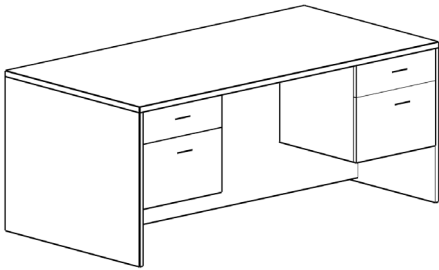

Desks Double Pedestal (DP)

Model#	Depth	Width	Height	List Price
2K-DP-3672	36"	72"	29.5"	$1393
2K-DP-3072	30"	72"	29.5"	$1330
2K-DP-3066	30"	66"	29.5"	$1269
2K-DP-3060	30"	60"	29.5"	$1152

- Right pedestal is standard.
- Includes Full Modesty.
- Upgrade any ped to BBF or FF - $214 per ped.