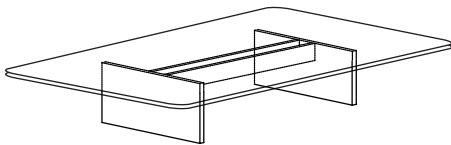

Rectangular Conference Table

Model#	Depth	Width	Height	List Price
2K-3072-Rect	30"	72"	29.5"	$893
2K-3672-Rect	36"	72"	29.5"	$893
2K-4296-Rect	42"	96"	29.5"	$1111
2K-4896-Rect	48"	96"	29.5"	$1111
2K-48120-Rect	48"	120"	29.5"	$1652
2K-48144-Rect	48"	144"	29.5"	$2538

- Rectangular Table With Panel Bases.
- 1" Top With 1" Panel Legs.
- Note Straight or Rounded Corners.