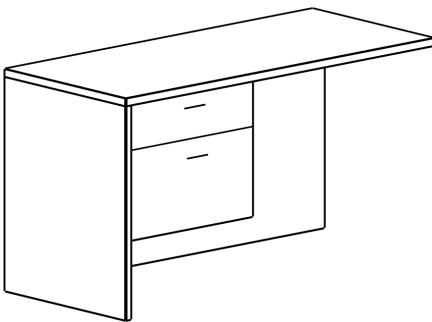

Returns-21" With BF Pedestals

Model#	Depth	Width	Height	List Price
2K-RET-2136-BF	21"	36"	29.5"	$681
2K-RET-2142-BF	21"	42"	29.5"	$700
2K-RET-2148-BF	21"	48"	29.5"	$715
2K-RET-2154-BF	21"	54"	29.5"	$761
2K-RET-2160-BF	21"	60"	29.5"	$807
2K-RET-2166-BF	21"	66"	29.5"	$876
2K-RET-2172-BF	21"	72"	29.5"	$927