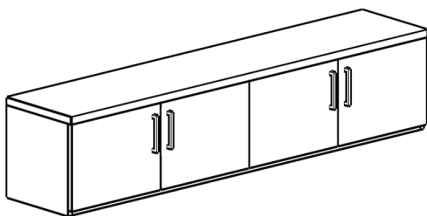

Hutches (H) - Overhead

Model#	Depth	Width	Height	List Price
2K-H-30-OVERHEAD (Wall Mount)	14.5"	30"	14.5"	$751
2K-H-36-OVERHEAD (Wall Mount)	14.5"	36"	14.5"	$805
2K-H-48-OVERHEAD (Wall Mount)	14.5"	48"	14.5"	$1071
2K-H-60-OVERHEAD (Wall Mount)	14.5"	60"	14.5"	$1314
2K-H-72-OVERHEAD (Wall Mount)	14.5"	72"	14.5"	$1408