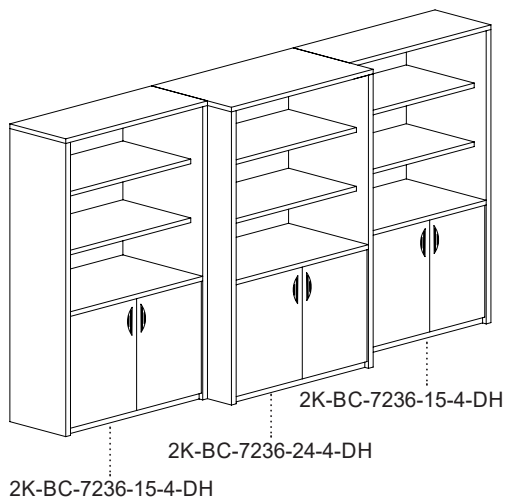

- Includes Face Locks.

Vertical Files (VF)

Model#	Depth	Width	Height	List Price
2K-VF-2423-2D	24"	23"	29.5"	\$770
2K-VF-2423-52-4D	24"	23"	52"	\$1538
2K-LF-2036-40-3D	20"	36"	40"	\$1994
2K-LF-2436-40-3D	24"	36"	40"	\$2260
2K-LF-2036-52-4D	20"	36"	52"	\$2660
2K-LF-2436-52-4D	24"	36"	52"	\$2926

• Includes Face Locks.

2K-BC-4834-2L

2K-BC-7236-4

Bookcases (BC)

Model#	Depth	Width	Height	Description	List Price
2K-BC-2936-1	11.5"	36"	29.5"	1 Shelf	\$448
2K-BC-3636-2	11.5"	36"	36"	2 Shelves	\$503
2K-BC-4236-2	11.5"	36"	42"	2 Shelves	\$558
2K-BC-3634-2L*	11.5"	34.5"	36"	2 Shelves	\$725
2K-BC-4334-2L*	11.5"	34.5"	43"	2 Shelves	\$725
2K-BC-4834-2L*	11.5"	34.5"	48"	2 Shelves	\$725
2K-BC-4836-2	11.5"	36"	48"	2 Shelves	\$607
2K-BC-6036-3	11.5"	36"	60"	3 Shelves	\$732
2K-BC-7236-4	11.5"	36"	72"	4 Shelves	\$858
2K-BC-7736-5	11.5"	36"	77"	5 Shelves	\$1048
2K-BC-8436-5	11.5"	36"	84"	5 Shelves	\$1048
2K-BC-3612-BKSLF	11.375"	33.5"	.75"	BC Shelf	\$92

*Bookcase for two drawer lateral file.- BC-4834-2L (See above)

Bookcases With Doors

Model#	Depth	Width	Height	List Price
2K-BC-4236-15-2-DH	15"	36"	42"	\$1038
2K-BC-4236-24-2-DH	24"	36"	42"	\$1192
2K-BC-4836-15-3-DH	15"	36"	48"	\$1144
2K-BC-4836-24-3-DH	24"	36"	48"	\$1298
2K-BC-6036-15-4-DH	15"	36"	60"	\$1333
2K-BC-6036-24-4-DH	24"	36"	60"	\$1492
2K-BC-7236-15-4-DH	15"	36"	72"	\$1460
2K-BC-7236-24-4-DH	24"	36"	72"	\$1617
2K-BC-7736-15-5-DH	15"	36"	77"	\$1586
2K-BC-7736-24-5-DH	24"	36"	77"	\$1744
2K-BC-8436-15-5-DH	15"	36"	84"	\$1903
2K-BC-8436-24-5-DH	24"	36"	84"	\$2378