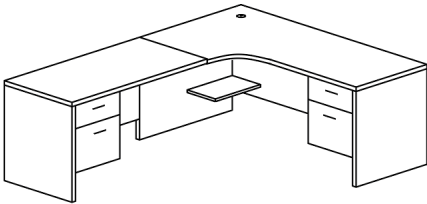

Computer Corner With Return (CR)

Model#	Depth	Width	Height	Return	List Price
2K-CR-3060-2142	30"	60"	29.5"	21" x 42"	$1775
2K-CR-3666-2442	36"	66"	29.5"	24" x 42"	$1938
2K-CR-3672-2436	36"	72"	29.5"	24" x 36"	$2126
2K-CR-4272-2436	42"	72"	29.5"	24" x 36"	$2397
2K-CR-4272-2442	42"	72"	29.5"	24" x 42"	$2417
2K-CR-4272-2442PLF	42"	72"	29.5"	24" x 42"	$3075
2K-CR-4872-2448	48"	72"	29.5"	24" x 48"	$2424
2K-CR-4872-2448PLF	48"	72"	29.5"	24" x 48"	$3086

- Includes Full Modesty.
- Specify RIGHT or LEFT Return.
- Specify R-Radius or CL-Curved Linear.
- Upgrade any ped to BBF or FF - $214 per ped.
- PLF - Personal Lateral File.