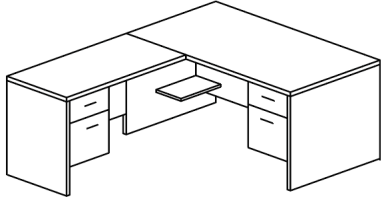

Desks With Return (DR)

Model#	Depth	Width	Height	Return	List Price
2K-DR-3672-2448	36"	72"	29.5"	24" x 48"	$2000
2K-DR-3672-2148	36"	72"	29.5"	21" x 48"	$1994
2K-DR-3072-2442	30"	72"	29.5"	24" x 42"	$1953
2K-DR-3066-2448	30"	66"	29.5"	24" x 48"	$1905
2K-DR-3060-2142	30"	60"	29.5"	21" x 42"	$1669

- Includes Full Modesty.
- Specify RIGHT or LEFT Return.
- Upgrade any ped to BBF or FF - $214 per ped.