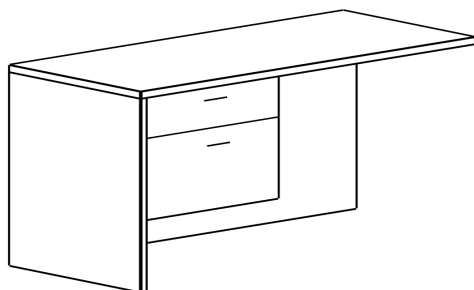

Returns-24" With BF Pedestals

Model#	Depth	Width	Height	List Price
2K-RET-2436-BF	24"	36"	29.5"	$838
2K-RET-2442-BF	24"	42"	29.5"	$883
2K-RET-2448-BF	24"	48"	29.5"	$1000
2K-RET-2454-BF	24"	54"	29.5"	$1036
2K-RET-2460-BF	24"	60"	29.5"	$1055
2K-RET-2466-BF	24"	66"	29.5"	$1072
2K-RET-2472-BF	24"	72"	29.5"	$1095